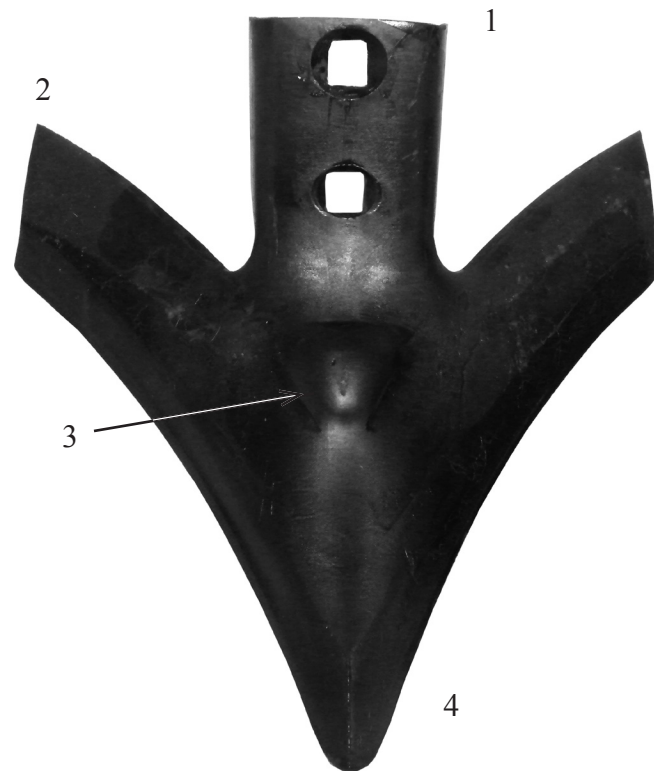

Wiese Viper Sweep

Available in 4-1/2", 7", 9", 10" & 11"

**BIGGER!
STRONGER!
FASTER!
WIESE
VIPER
SWEEP**

**CONVENTIONAL
CULTIVATOR
SWEEP**

VS.

Wiese Viper Sweep

Conventional Sweep

1

7.5 mm thickness

6 mm thickness

2

Reduced wing profile

Standard wing profile

3

Raised stem protector

No stem protection

4

Extended nose

Standard shorter nose